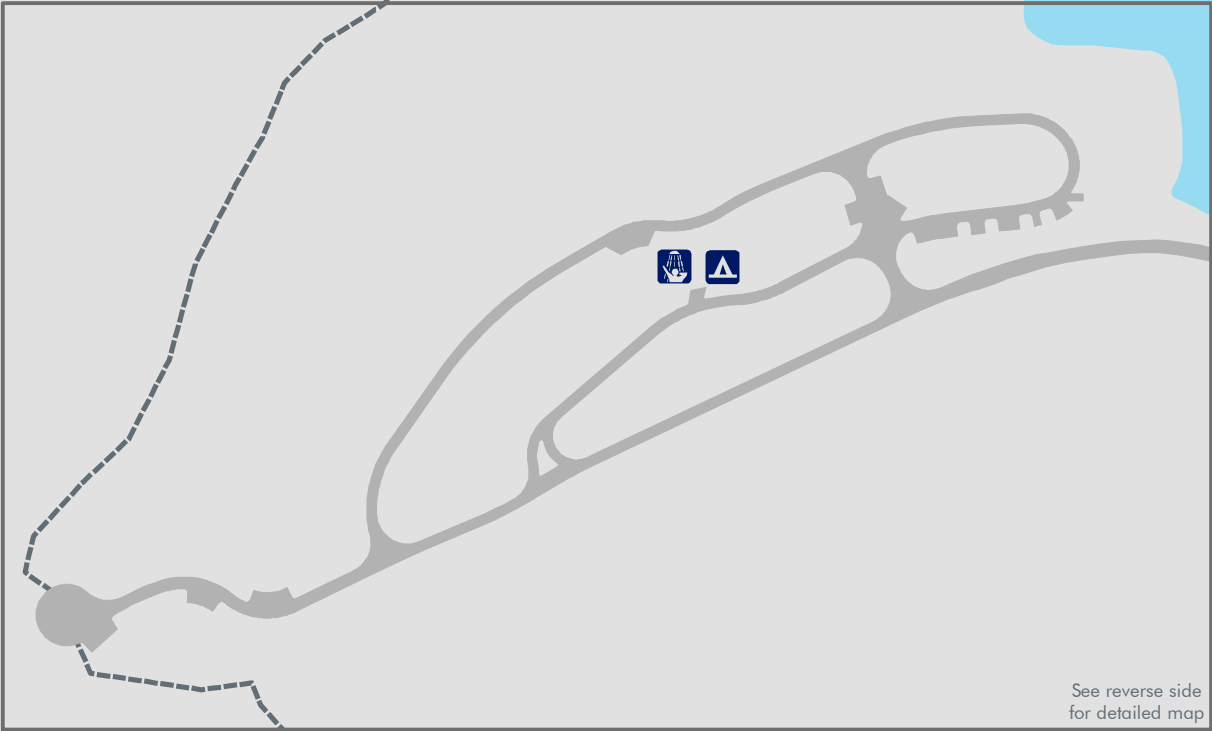

# Piedmont Lake Main Campground

Source: MWCD. Map is for illustrative purposes only. Campsite locations & dimensions are not to scale. Actual site dimensions can vary.

Piedmont Lake

**Piedmont Lake**

-  Road
-  Trail
-  Boat Ramp
-  Boat Rental
-  Camping
-  Concessions
-  Dock
-  Kayak Launch
-  Marina
-  Motel
-  Restroom
-  Shower House
-  Vacation Cabin

0 300 Feet

Marina Rd

To campground entrance